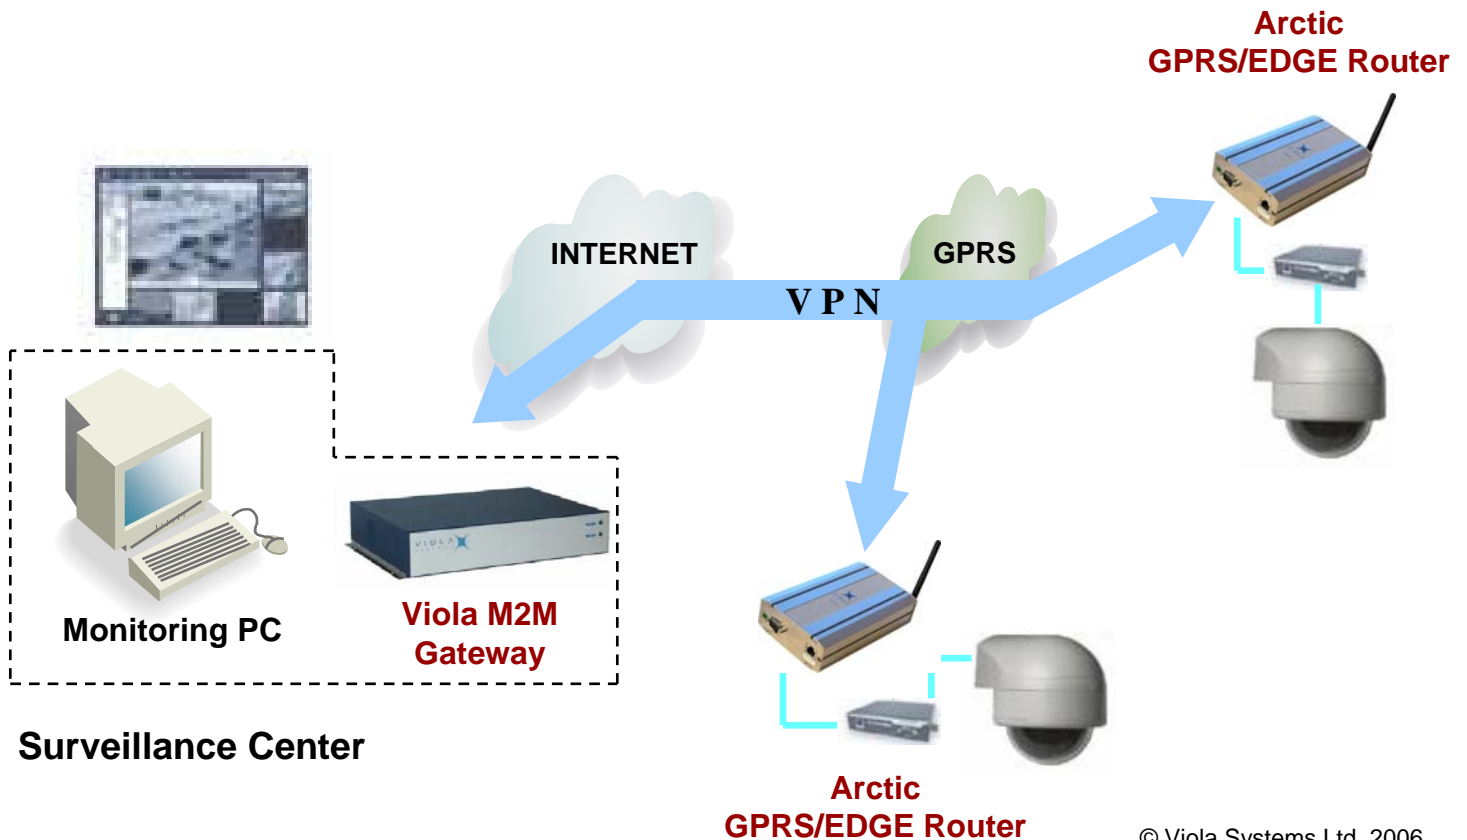

Application Note: Video Surveillance

New Wireless Technologies?

- GPRS for video streaming at lower speeds and still images
- EDGE brings more speed and has good coverage
- 3G is mobile broadband but has poor coverage

- ✓ GPRS speed is more than adequate to transmit video for surveillance purposes (video streaming at lower speed rates)
- ✓ Typical case is to check if somebody has broken in the building, or whether a door switch has been opened
- ✓ GPRS/EDGE solution is easy to implement
- ✓ Can be used with IP also
- ✓ Arctic EDGE Router enables downlink and uplink speeds up to 140kB/s and 55kB/s, respectively